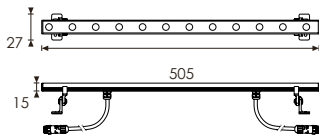

Wall Washer IP-65 Slim Type Linear SPICA

silver grey

333 240

LED Power	Colour Temp	Luminous
24V -3,6W	2000K	320lm
	3000K	289lm
	6000K	

LIGHT DISTRIBUTION

30° 40°

333 241

LED Power	Colour Temp	Luminous
24V -7,30W	2000K	557 lm
	3000K	510 lm
	6000K	