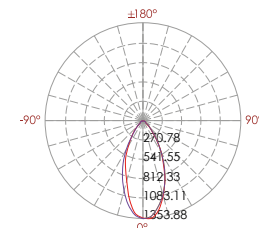

Wall Washer IP-65 Slim Type Linear SPICA

silver grey

333 240

LED Power	Colour Temp	Luminous
24V -3,6W	2000K	320lm
	3000K	289lm
	6000K	

LIGHT DISTRIBUTION

30° 40°

333 241

LED Power	Colour Temp	Luminous
24V -7,30W	2000K	557 lm
	3000K	510 lm
	6000K	

LIGHT DISTRIBUTION

30° 40°

333 242

LED Power	Colour Temp	Luminous
24V -147W	2000K	1114 lm
	3000K	1020 lm
	6000K	

LIGHT DISTRIBUTION

30° 40°