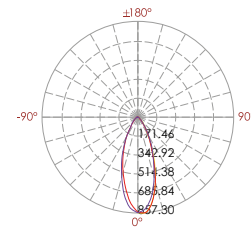

Wall Washer IP-65 Slim Type Linear SPICA

silver grey

333 240

LED Power	Colour Temp	Luminous
24V -3,6W	2000K	320lm
	3000K	289lm
	6000K	

LIGHT DISTRIBUTION

30° 40°

333 241

LED Power	Colour Temp	Luminous
24V -7,30W	2000K	557 lm
	3000K	510 lm
	6000K	

LIGHT DISTRIBUTION

30° 40°

333 242

LED Power	Colour Temp	Luminous
24V -147W	2000K	1114 lm
	3000K	1020 lm
	6000K	

LIGHT DISTRIBUTION

30° 40°