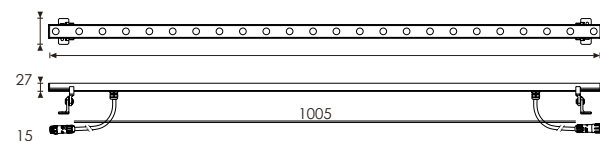

Wall Washer IP-65 Slim Type Linear SPICA

silver grey

333 240

LED Power	Colour Temp	Luminous
24V -3,6W	2000K	320lm
	3000K	289lm
	6000K	

LIGHT DISTRIBUTION

30° 40°

333 241

LED Power	Colour Temp	Luminous
24V -7,30W	2000K	557 lm
	3000K	510 lm
	6000K	

LIGHT DISTRIBUTION

30° 40°

333 242

LED Power	Colour Temp	Luminous
24V -147W	2000K	1114 lm
	3000K	1020 lm
	6000K	

LIGHT DISTRIBUTION

30° 40°