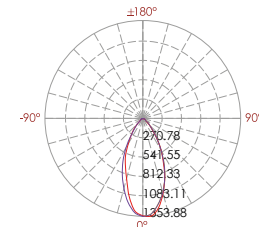

Wall Washer IP-65 Slim Type Linear SPICA

silver grey

333 240

LED Power	Colour Temp	Luminous
24V -3,6W	2000K	320lm
	3000K	289lm
	6000K	

LIGHT DISTRIBUTION

30° 40°

333 241

LED Power	Colour Temp	Luminous
24V -7,30W	2000K	557 lm
	3000K	510 lm
	6000K	

LIGHT DISTRIBUTION

30° 40°

333 242

LED Power	Colour Temp	Luminous
24V -147W	2000K	1114 lm
	3000K	1020 lm
	6000K	

LIGHT DISTRIBUTION

30° 40°