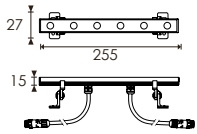

Wall Washer IP-65 Slim Type Linear SPICA

silver grey

333 240

LED Power	Colour Temp	Luminous
24V -3,6W	2000K	320lm
	3000K	289lm
	6000K	

LIGHT DISTRIBUTION

30° 40°

333 241

LED Power	Colour Temp	Luminous
24V -7,30W	2000K	557 lm
	3000K	510 lm
	6000K	

LIGHT DISTRIBUTION

30° 40°

333 242

LED Power	Colour Temp	Luminous
24V -147W	2000K	1114 lm
	3000K	1020 lm
	6000K	

LIGHT DISTRIBUTION

30° 40°